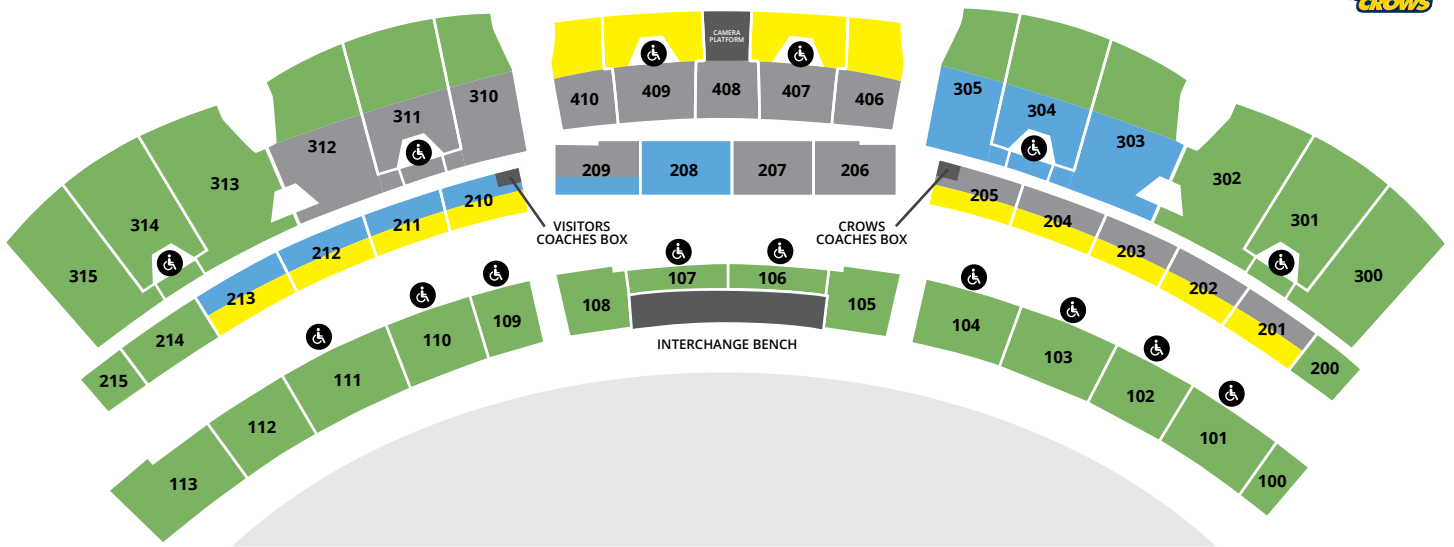

WESTERN STAND SEAT MAPS

■ Unreserved Seating

■ Daily Reserved Seats*
*Any unsold will be released as unreserved seating on matchday

■ Season Reserved Seats

ADELAIDE CROWS HOME GAMES

PORT ADELAIDE HOME GAMES