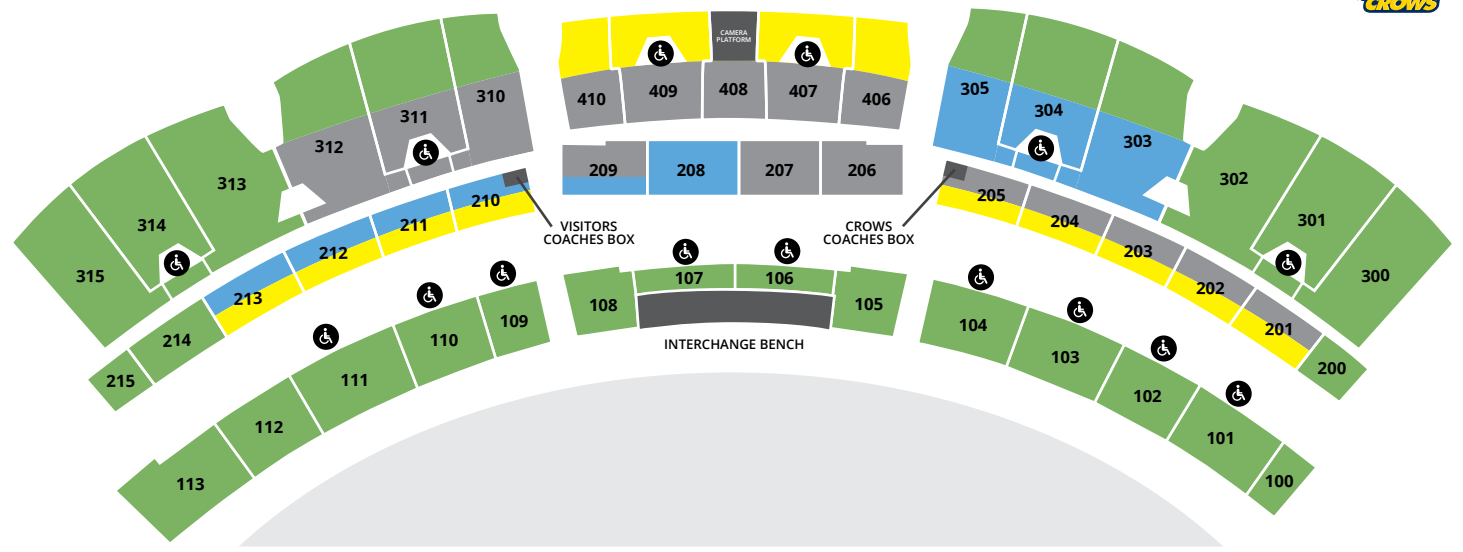

### WESTERN STAND SEAT MAPS

■ Unreserved Seating

■ Daily Reserved Seats\*  
\*Any unsold will be released as unreserved seating on matchday

■ Season Reserved Seats

### PORT ADELAIDE HOME GAMES