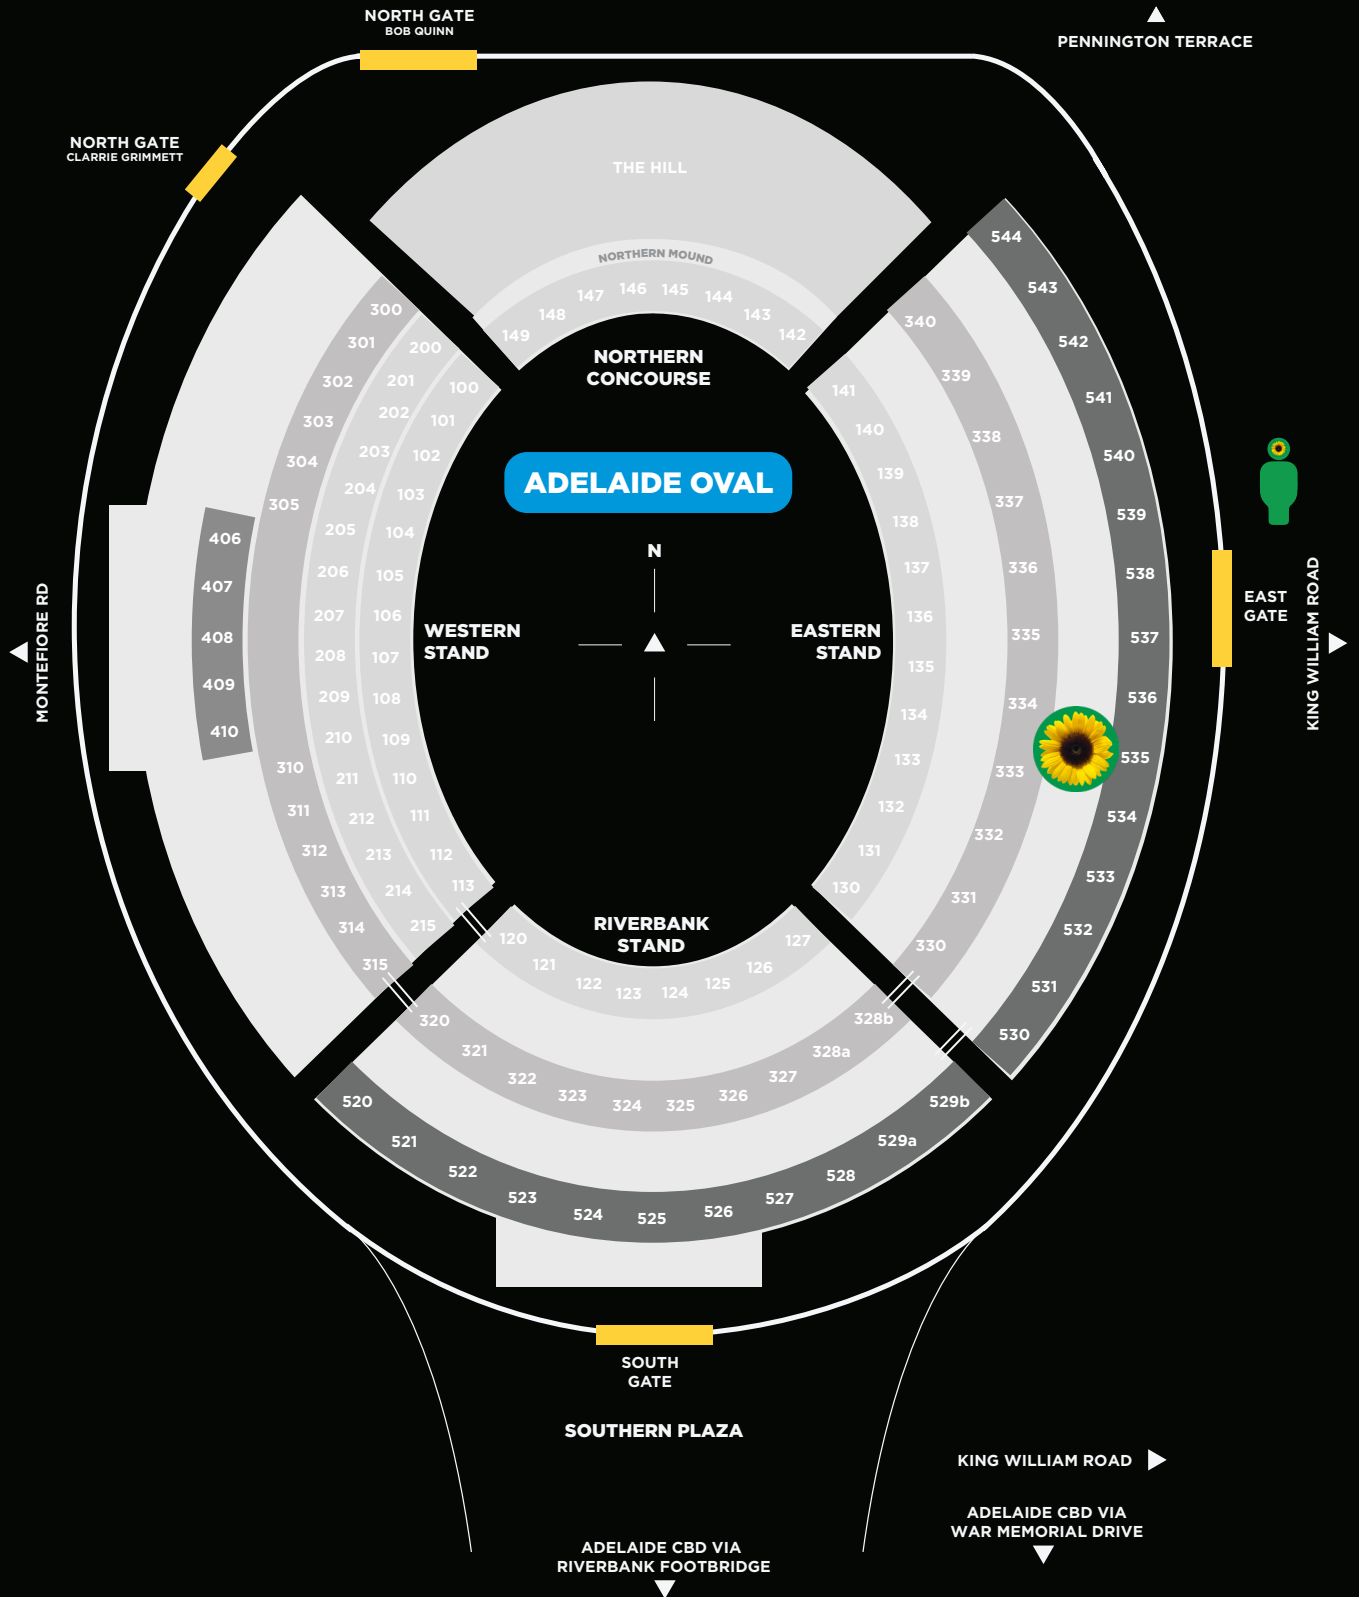

SENSORY SPACES

Sensory space

Entry location

Adelaide Oval

**SCAN ME FOR
MORE DETAILS**